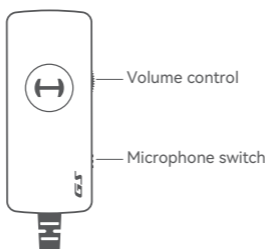

HECATE

G501 GAMING USB SOUND CARD

Quick Start Guide

EN Product description

Note: Images are for illustrative purposes only and may differ from the actual product.

For more information, please visit our website: