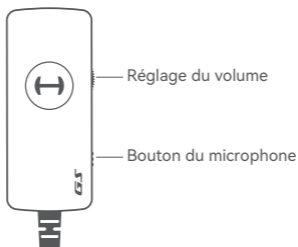

FR Description du produit

Remarque: Les images utilisées servent de référence uniquement, et peuvent ne pas correspondre au produit.

Pour plus d'informations, consultez notre site web:

www.edifier.com

@Hecate Global

@hecate_global

@hecate_global

@hecate_global

Edifier International Limited
P.O. Box 6264
General Post Office
Hong Kong

www.edifier.com
©2024 Edifier International Limited. Tous droits réservés.
Imprimé en China

www.hecatgaming.com
Designed by DONGGUAN EDIFIER ESPORTS TECHNOLOGY CO., LTD.

AVIS:

Pour les besoins du progrès technique et la mise à niveau du système, les informations contenues dans ce document peuvent être sujets à changements à tout moment sans préavis. Les produits d'EDIFIER seront modifiés pour certaines applications. Les photos, illustrations et spécifications montrées ici peuvent être légèrement différentes du produit réel. En cas de différence, le produit réel prévaut.