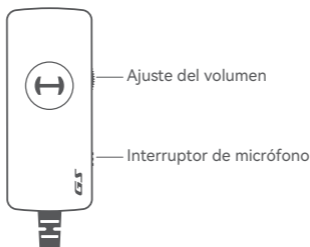

ES Descripción del producto

Nota: Las imágenes aparecen con un fin meramente ilustrativo y pueden variar del producto final.

Para más información, visite nuestro sitio web:

www.edifier.com

@Hecate Global

@hecate_global

@hecate_global

@hecate_global

Edifier International Limited
P.O. Box 6264
General Post Office
Hong Kong

www.edifier.com

© 2024 Edifier International Limited. Todos los derechos reservados.
Impreso en China

www.hecategaming.com

Designed by DONGGUAN EDIFIER ESPORTS TECHNOLOGY CO., LTD.

NOTIFICACIÓN:

Debido a la necesidad de mejorar técnicas y actualizaciones del sistema, la información aquí contenida puede estar sujeta a cambios ocasionales sin previo aviso. Los productos EDIFIER se personalizan para distintas aplicaciones. Las imágenes e ilustraciones mostradas en este manual pueden ser ligeramente distintas del producto real. Si se encuentra alguna diferencia, prevalece el producto real.