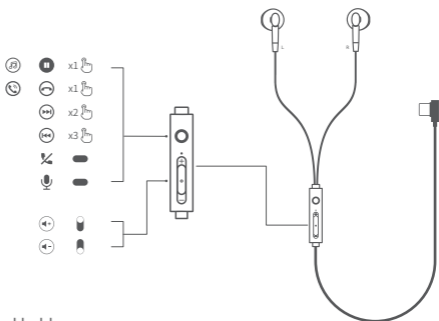

HECATE

GM180 Plus GAMING EARBUDS

Quick Start Guide

EN Product Description and Accessories

Note:

- : Press and hold
- : Swipe up
- : Swipe down
- The above functions are available for mobile phones only.
- Images are for illustrative purposes only and may differ from the actual product.