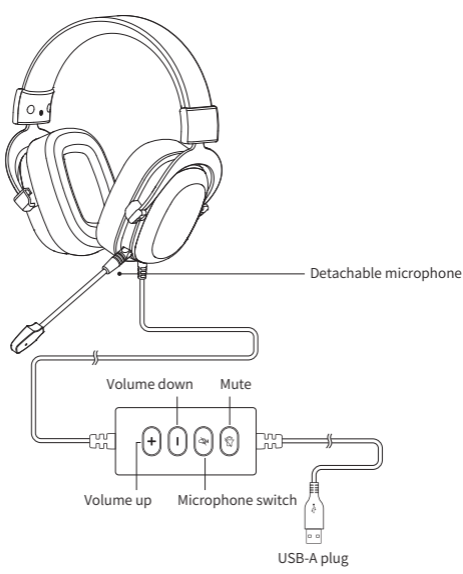

HECATE

G50

7.1 SURROUND SOUND USB GAMING HEADSET

Quick Start Guide

EN

Product description and accessories

Brand card

Brand sticker

Connection

Insert the USB-A plug into a device and the headset is ready to use.

Installation of the sound effect adjustment software

- Please log in HECATE home page website: www.hecategaming.com to download software of G50, find the "setup.exe" file, and install the HECATE software (Windows 7 or later systems supported);
- Please follow the instructions to complete the installation.