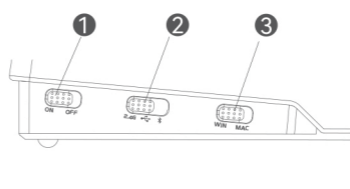

Operating instructions

- ① Power switch
  - "ON" Power on
  - "OFF" Power off
- ② Connection mode switch
  - "2.4G" 2.4GHz mode
    - Press and hold Fn and 4$ for pairing if not connected to 2.4GHz mode.
  - "🔌" Wired mode
    - Connect the USB-C cable to the keyboard.
  - "📶" Bluetooth mode
    - Press and hold Fn and 1! for pairing, which supports up to 3 Bluetooth devices at the same time.
- ③ System switch
  - "WIN" Windows system
  - "MAC" Mac system

3 English

Shortcut description | Key combinations

Fn+1!	Bluetooth 1: Press to reconnect, "1!" key will flash slowly; Press and hold for 3s to pair, "1!" key will flash rapidly.
Fn+2@	Bluetooth 2: Press to reconnect, "2@" key will flash slowly; Press and hold for 3s to pair, "2@" key will flash rapidly.
Fn+3#	Bluetooth 3: Press to reconnect, "3#" key will flash slowly; Press and hold for 3s to pair, "3#" key will flash rapidly.
Fn+4$	2.4GHz mode: Press to reconnect; Press and hold for 3s to pair.
Fn	Press the "Fn" key, the corresponding number key will light up to indicate the current connection mode. Bluetooth mode: "1!", "2@" and "3#" keys light up; 2.4GHz mode: "4$" key lights up; Wired mode: "5%" key lights up
Fn+Space	Check battery level: "1!"-"0") means battery level from 10% to 100%
Fn+PrtSc	Light effects switch
Fn+Del	Light colors switch: Default seven colors: red, orange, yellow, green, cyan, blue, purple and white in turn.
Fn+Esc	Press and hold for 5s to factory reset
Fn+Win	Win lock
Fn+Ins	Logo indicator switch
Fn+"↑"	Keyboard backlight brightness+
Fn+"↓"	Keyboard backlight brightness-
Fn+"←"	Keyboard backlight speed-
Fn+"→"	Keyboard backlight speed+

Hot keys	Windows system	Single key	Mac system
Fn+F1	This PC	F1	Display brightness-
Fn+F2	Email	F2	Display brightness+
Fn+F3	Windows search	F3	Task center
Fn+F4	Browser home	F4	Search
Fn+F5	Calculator	F5	/
Fn+F6	Media player	F6	/
Fn+F7	Previous track	F7	Previous track
Fn+F8	Pause/play	F8	Pause/play
Fn+F9	Next track	F9	Next track
Fn+F10	Mute	F10	Mute
Fn+F11	Volume down	F11	Volume down
Fn+F12	Volume up	F12	Volume up
		Win	Alt
		Alt	Command

4 English

For more information, please visit our website:

www.edifier.com

@hecateglobal

@hecate_global

Model: EDF703001

Edifier International Limited
P.O. Box 6264
General Post Office
Hong Kong

www.edifier.com
© 2023 Edifier International Limited. All rights reserved.
Printed in China

www.hecategaming.com
Designed by DONGGUAN EDIFIER ESPORTS TECHNOLOGY CO., LTD.

NOTICE:

For the need of technical improvement and system upgrade, information contained herein may be subject to change from time to time without prior notice.

Products of EDIFIER will be customized for different applications. Pictures and illustrations shown on this manual may be slightly different from actual product. If any difference is found, the actual product prevails.