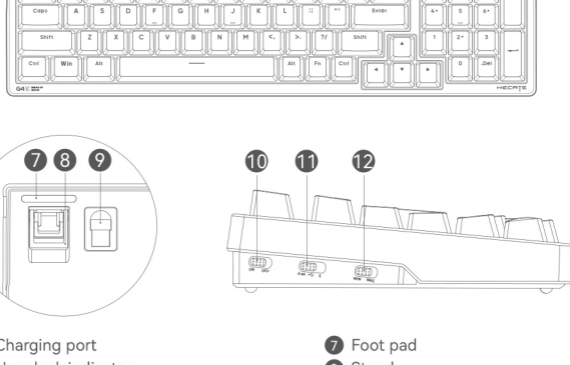

HECATE

G4K

TRI-MODE MECHANICAL KEYBOARD

Quick Start Guide

BC

EN Product description

- ① Charging port
- ② Num lock indicator
- ③ Caps lock indicator
- ④ Win lock indicator
- ⑤ Logo indicator
 - Charging: flashes slowly
 - Low battery: flashes rapidly
 - Normal use/fully charged: steady lit
- ⑥ Scroll wheel
 - Side press to adjust the volume level/light brightness
- ⑦ Foot pad
- ⑧ Stand
- ⑨ Magnetic dongle storage
- ⑩ Power switch
- ⑪ Connection mode switch
- ⑫ System switch(MAC/WIN)