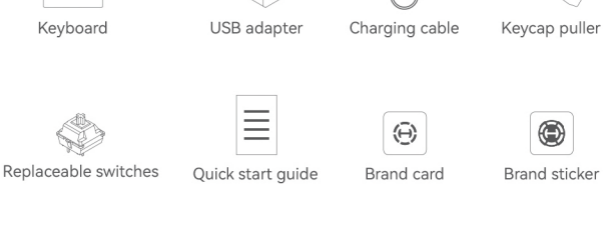

What's in the box?

System compatibility

Compatible with Windows 7, Windows 10 (or higher), and Mac system devices.

Installation of the customization software

- Please log in HECATE homepage website: www.hecategaming.com to download software of G4K, find the "setup.exe" file, and install the HECATE software (not compatible with Mac system);
- Please follow the instructions to complete the installation.

2 English