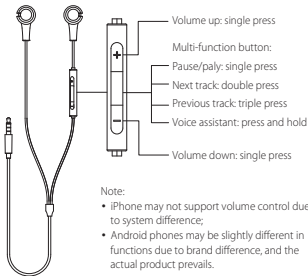

EN · Functional operation instructions